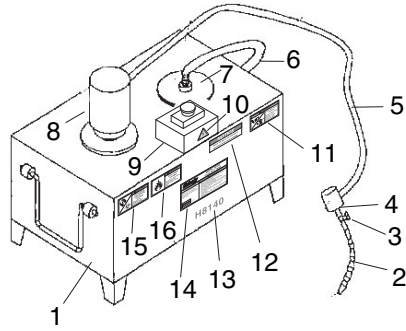

Parts List and Breakdown

REF	PART #	DESCRIPTION
1	PH8140001	COOLANT TANK
2	PH8140002	NOZZLE WITH UNIVERSAL TUBE
3	PH8140003	VALVE
4	PH8140004	MAGNETIC BASE
5	PH8140005	OUTLET HOSE
6	PH8140006	RETURN HOSE
7	PH8140007	FILTER
8	PH8140008	MOTOR
9	PH8140009	SWITCH
10	PLABEL-14	ELECTRICITY LABEL
11	PH8140011	RESPIRATOR/GLASSES LABEL-HORIZ.
12	PH8140012	NOTICE-MOTOR BURN OUT
13	PH8140013	MODEL NUMBER LABEL
14	PH8140014	MACHINE ID LABEL
15	PH8140015	BIOLOGICAL & POISON HAZARD LABEL
16	PH8140016	EXPLOSION HAZARD LABEL